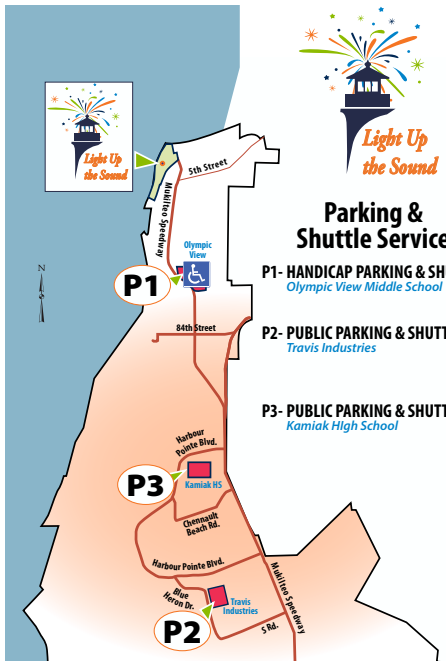

Parking & Shuttle Service

P1- HANDICAP PARKING & SHUTTLE
Olympic View Middle School

P2- PUBLIC PARKING & SHUTTLE
Travis Industries

P3- PUBLIC PARKING & SHUTTLE
Kamiak High School

* PLEASE NOTE:

*There is NO PARKING at Lighthouse Park.
Shuttle is \$1 roundtrip per person at all lots.*

Lighthouse Festival Parking

Shuttle Pick-Up/Drop-Off

P1- OLYMPIC VIEW MIDDLE SCHOOL
2062 Mukilteo Speedway
ADA & General Public Parking

P2- TRAVIS INDUSTRIES
12521 Harbour Reach Drive
General Public & Volunteer Parking

P3- KAMIAK HIGH SCHOOL
10801 Harbour Pointe Blvd.
General Public Parking

There is no parking at Lighthouse Park.
Shuttle is \$1 round trip per person at all lots.
www.mukfest.com/parking